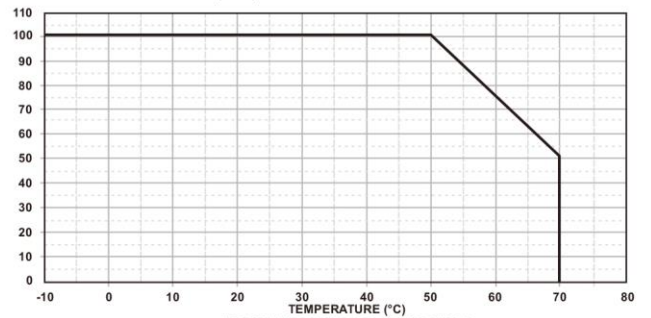

MECHANICAL DIMENSIONS: (UNIT: mm)

(FIG.1) INPUT VOLTAGE DERATING CURVE

(FIG.2) TEMPERATURE DERATING CURVE

PACKING :

1. Dimensions are shown in inches or mm.
2. Net weight: 300g approx.
3. Input connector mates with Molex housing 09-50-3051 and Molex 2478 series crimp terminal.
4. Output connector mates with Molex housing 09-50-3081 and Molex 2478 series crimp terminal.