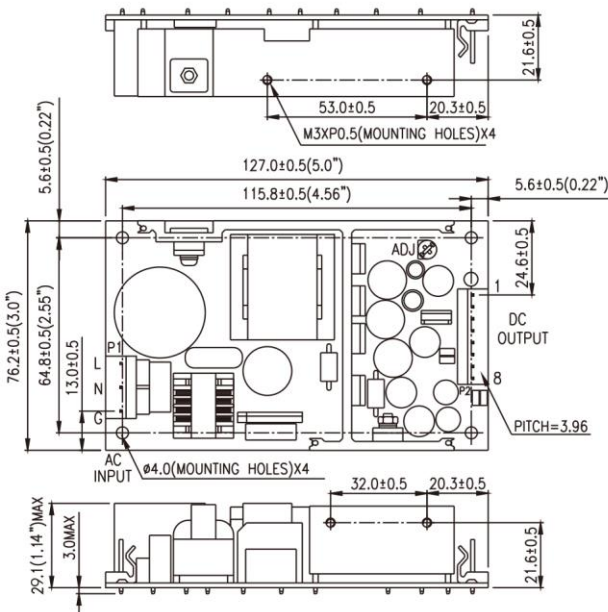

2018.12

63W Open Frame type Medical power supply > MBU60

MBU60 series

V1.5

63W Open Frame Medical Grade Power Supply

SPECIFICATION NOTE :

1. Output can provide up to peak load when the power supply starts up. Continuous staying in more than rated load is not allowed.
2. At factory, in 60% rated load condition, each output is checked to be within voltage accuracy.
3. Line regulation is defined by changing $\pm 10\%$ of input voltage from nominal line at rated load.
4. Load regulation is defined by changing $\pm 40\%$ of measured output load from 60% rated load.
5. The ripple is measured from peak to peak with a bandwidth-limit of 20MHz (Measured at the output connector with a 0.1uF ceramic capacitor and a 47uF electrolytic capacitor).
6. Hold up time is measured from the end of the last charging pulse to the time which the main output drops down to low limit of main output at rated load and nominal line.
7. Efficiency is measured at rated load, and nominal line.

MECHANICAL DIMENSIONS: (UNIT: mm)

(FIG.1) INPUT VOLTAGE DERATING CURVE

(FIG.2) TEMPERATURE DERATING CURVE

PACKING :

1. Dimensions are shown in inches or mm.
2. Net weight: 300g approx.
3. Input connector mates with Molex housing 09-50-3051 and Molex 2478 series crimp terminal.
4. Output connector mates with Molex housing 09-50-3081 and Molex 2478 series crimp terminal.