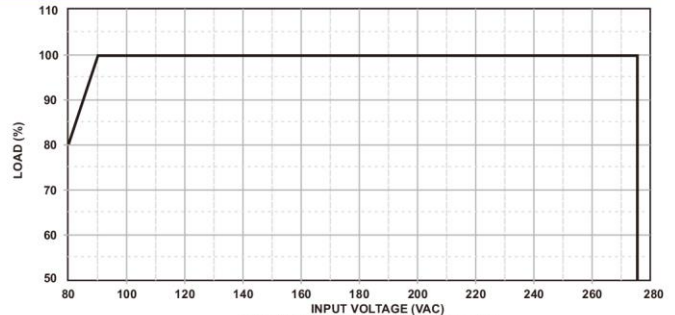

2018.12

63W Open Frame type Medical power supply > MBU60

MBU60 series

V1.5

63W Open Frame Medical Grade Power Supply

SPECIFICATION NOTE :

1. Output can provide up to peak load when the power supply starts up. Continuous staying in more than rated load is not allowed.
2. At factory, in 60% rated load condition, each output is checked to be within voltage accuracy.
3. Line regulation is defined by changing $\pm 10\%$ of input voltage from nominal line at rated load.
4. Load regulation is defined by changing $\pm 40\%$ of measured output load from 60% rated load.
5. The ripple is measured from peak to peak with a bandwidth-limit of 20MHz (Measured at the output connector with a 0.1uF ceramic capacitor and a 47uF electrolytic capacitor).
6. Hold up time is measured from the end of the last charging pulse to the time which the main output drops down to low limit of main output at rated load and nominal line.
7. Efficiency is measured at rated load, and nominal line.

MECHANICAL DIMENSIONS: (UNIT: mm)

(FIG.1) INPUT VOLTAGE DERATING CURVE

(FIG.2) TEMPERATURE DERATING CURVE

PACKING :

1. Dimensions are shown in inches or mm.
2. Net weight: 300g approx.
3. Input connector mates with Molex housing 09-50-3051 and Molex 2478 series crimp terminal.
4. Output connector mates with Molex housing 09-50-3081 and Molex 2478 series crimp terminal.